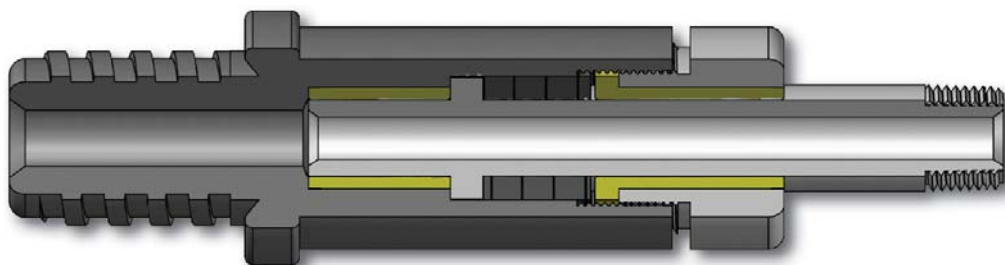

Drilling & Exploration - Water Swivel

Conventional Water Swivel

Full Assembly Conventional Water Swivel

Size	Part Number
EW	439-02
AW	439-04
AW/L	440-19
BW/L	440-20
NW/L	440-18
HW/L	440-22

Parts

Item	Description	Part Number
1	Nut, Packing	440-13
2	Bushing, Upper	440-12
3	Spindle	440-10
4	Packing	440-21
5	Bushing, Lower	440-11

440-26 Repair kit

Qty	Description
1	Nut, Packing
1	Bushing, Upper
1ft	Packing
1	Bushing, Lower

Available in these rod threads