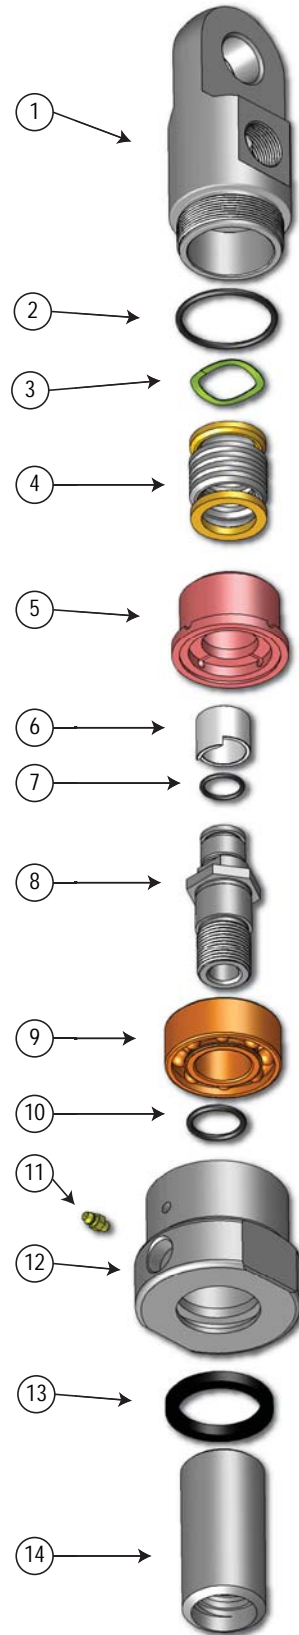

Drilling & Exploration - Water Swivel

Compact Water Swivel

Item	Description	Part Number
Full Assembly Compact Water Swivel		
	• AW Rod Box	92-12-100
	• Rotating Capacity: 500 lbs/227 kg	
	• Static Capacity: 5,000 lbs/2,270 kg	
Repair Kit (see below)		92-11-200
1	Cap, Swivel	92-12-101
2	O-Ring	568-225-90
3	Spring, Wave Washer	92-12-111
4	Assembly, Seal Kit (see below)	92-12-150
5	Housing, Packing	92-12-104
6	Sleeve, Wear	92-12-105
7	O-Ring	568-116-90
8	Spindle	92-12-106
9	Bearing, Angular Contact	92-12-114
10	O-Ring	568-120-90
11	Grease Fitting	90-29-020
12	Body, Lower	92-11-110
13	Gasket, Felt	92-12-113
14	Extension, AW Rod Box	92-12-123

** 92-11-200 Repair Kit Includes **

Qty	Description
3 Sets	O-Rings
2	Spring, Wave Washers
2	Assembly, Seal Kit
2	Sleeve, Wear
1	Bearing, Angular Contact
2	Gasket, Felt