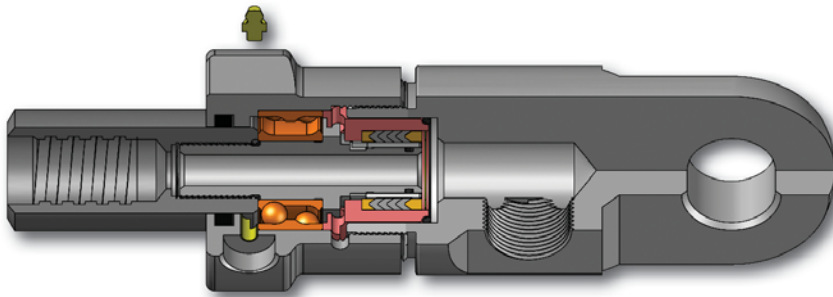

Drilling & Exploration - Water Swivel

Compact Water Swivel

Item	Description	Part Number
Full Assembly Compact Water Swivel		
	• AW Rod Box	92-12-100
	• Rotating Capacity: 500 lbs/227 kg	
	• Static Capacity: 5,000 lbs/2,270 kg	
Repair Kit (see below)		92-11-200
1	Cap, Swivel	92-12-101
2	O-Ring	568-225-90
3	Spring, Wave Washer	92-12-111
4	Assembly, Seal Kit (see below)	92-12-150
5	Housing, Packing	92-12-104
6	Sleeve, Wear	92-12-105
7	O-Ring	568-116-90
8	Spindle	92-12-106
9	Bearing, Angular Contact	92-12-114
10	O-Ring	568-120-90
11	Grease Fitting	90-29-020
12	Body, Lower	92-11-110
13	Gasket, Felt	92-12-113
14	Extension, AW Rod Box	92-12-123

** 92-11-200 Repair Kit Includes **

Qty	Description
3 Sets	O-Rings
2	Spring, Wave Washers
2	Assembly, Seal Kit
2	Sleeve, Wear
1	Bearing, Angular Contact
2	Gasket, Felt