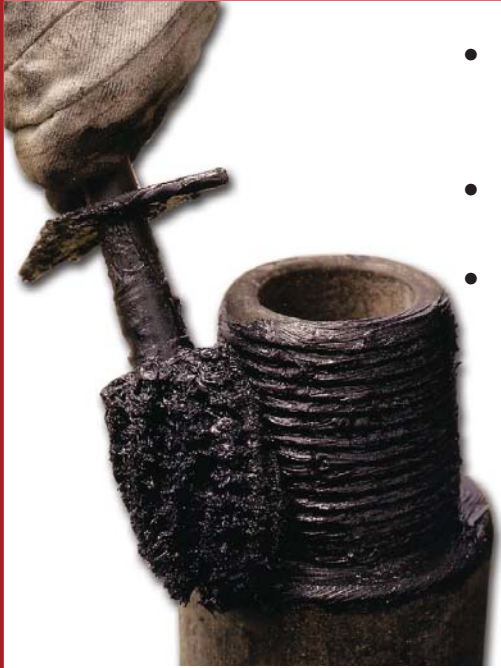

## *Dope Brush*

- Dope brushes come with plastic guards on handle.
- Size 2 (available in other sizes)
- 12 / case

Product Number: 64002