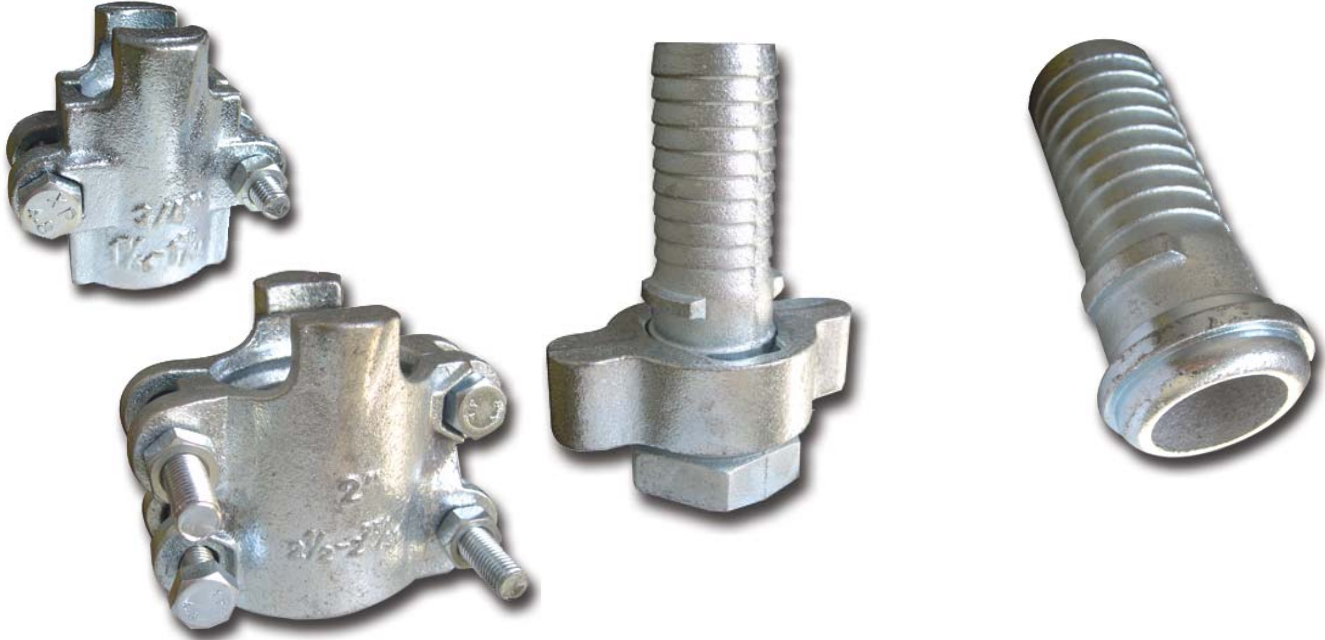

## High Pressure Clamp Fittings

### High Pressure Clamps 2-Bolt Clamps

Product Number	Hose I.D.	Hose O.D.	
		From	To
214-13	1/2"	60/64"	1-4/64"
214-12	3/4"	1-12/64"	1-20/64"

### High Pressure Clamps 4-Bolt Clamps

Product Number	Hose I.D.	Hose O.D.	
		From	To
214-11	1"	1-32/64"	1-44/64"
214-07	1-1/4"	2-4/64"	2-16/64"
214-08	1-1/2"	2-12/64"	2-24/64"
214-00	2"	2-32/64"	2-50/64"
214-15	2-1/2"	3-32/64"	3-60/64"
214-10	3"	3-52/64"	4-4/64"
214-02	4"	4-40/64"	5"

### High Pressure Female Spud Couplings C/W Clamps

Product Number	Size
215-10	1/2"
215-06	3/4"
215-11	1"
215-12	1-1/4"
215-13	1-1/2"
215-14	2"
215-15	3"
215-16	4"