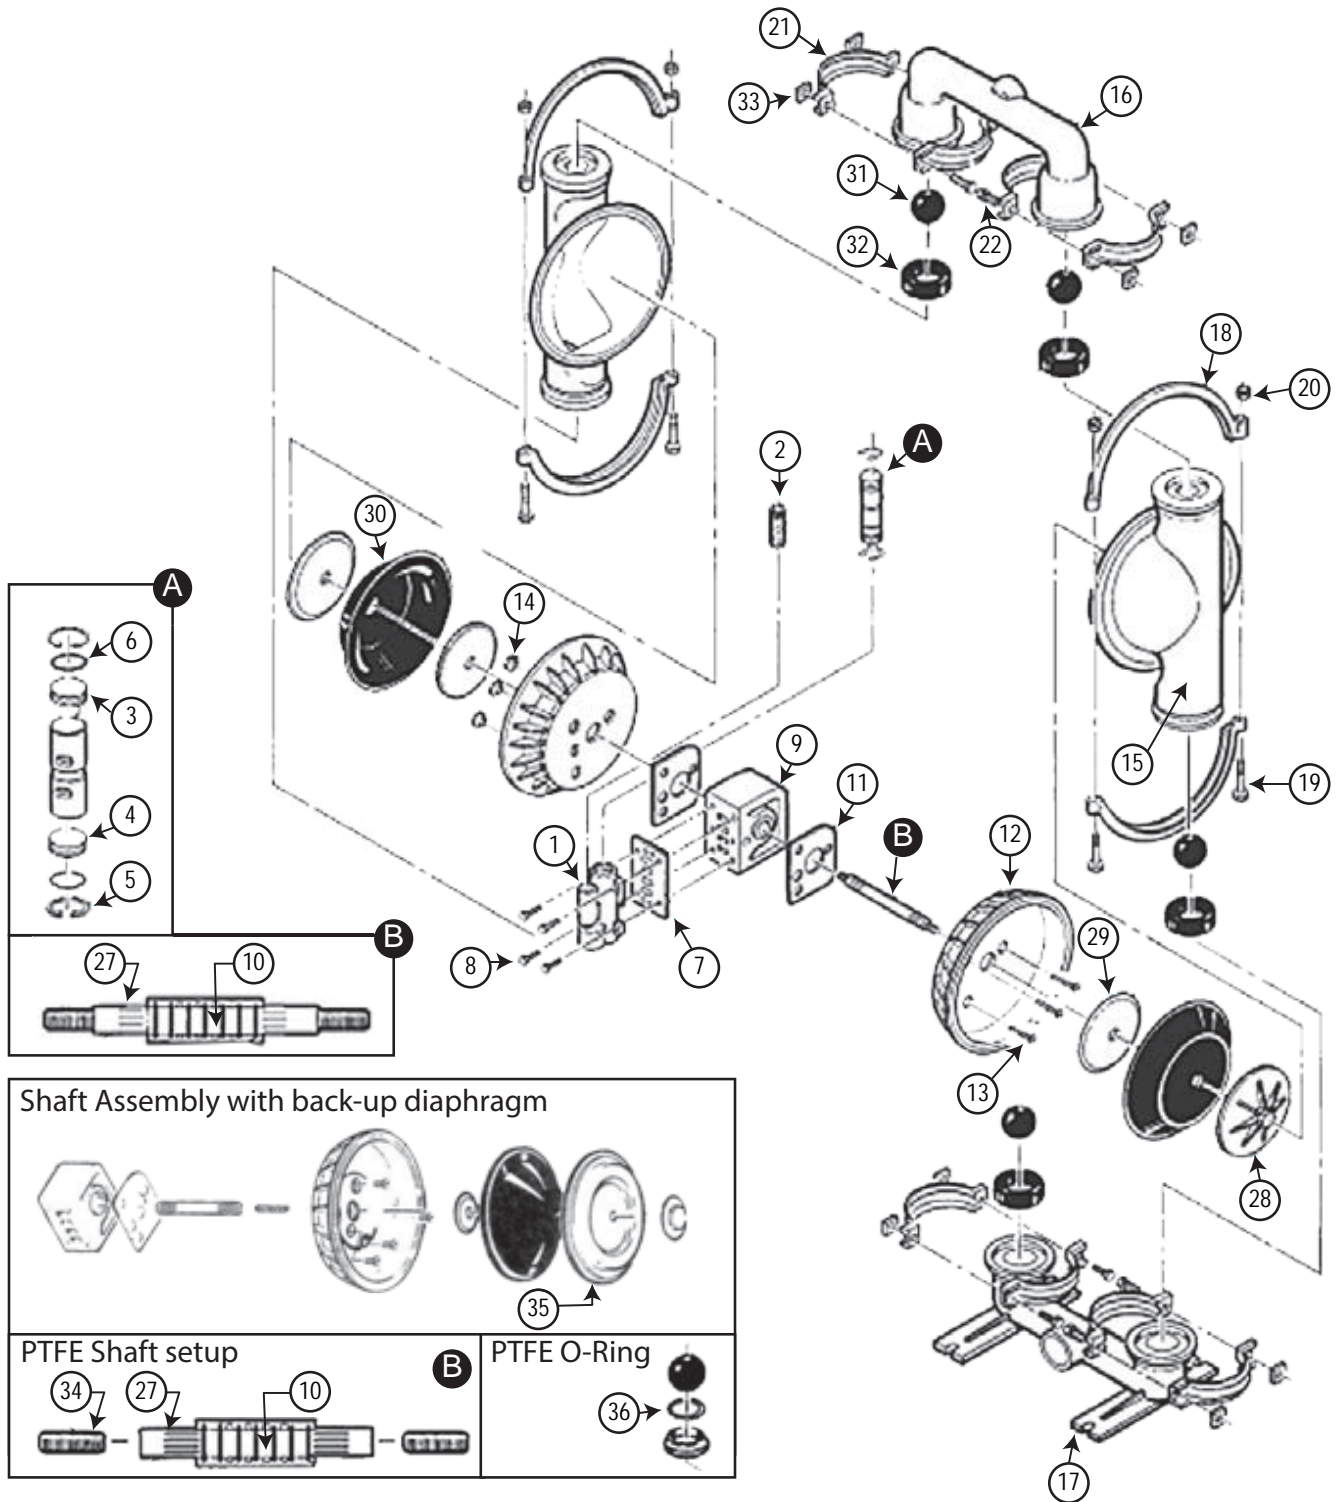

PUMPS - NOMAD Diaphragm pumps

NTG50 Parts Diagram

Shaft Assembly with back-up diaphragm

PTFE Shaft setup

PTFE O-Ring