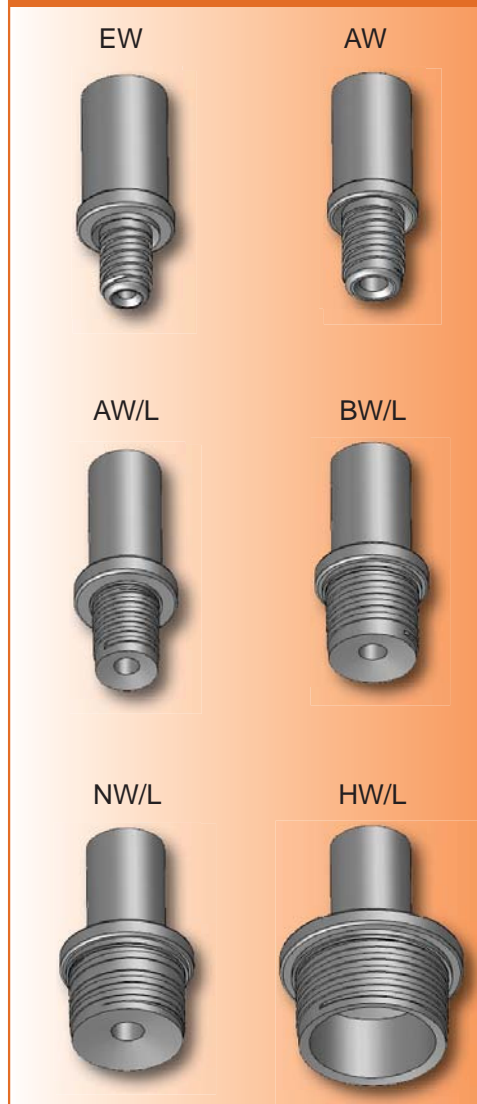

Drilling & Exploration - Water Swivel

Conventional Water Swivel

Full Assembly Conventional Water Swivel

Size	Part Number
EW	439-02
AW	439-04
AW/L	440-19
BW/L	440-20
NW/L	440-18
HW/L	440-22

Parts

Item	Description	Part Number
1	Nut, Packing	440-13
2	Bushing, Upper	440-12
3	Spindle	440-10
4	Packing	440-21
5	Bushing, Lower	440-11

440-26 Repair kit

Qty	Description
1	Nut, Packing
1	Bushing, Upper
1ft	Packing
1	Bushing, Lower

Available in these rod threads

North America 1-800-669-3542
International +1-705-647-8138