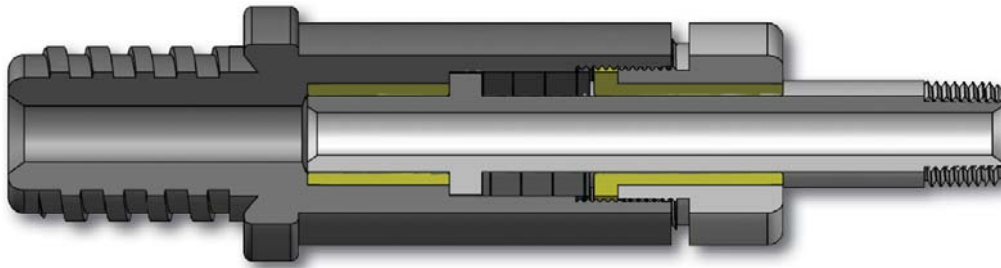

Drilling & Exploration - Water Swivel

Conventional Water Swivel

Full Assembly Conventional Water Swivel

Size	Part Number
EW	439-02
AW	439-04
AW/L	440-19
BW/L	440-20
NW/L	440-18
HW/L	440-22

Parts

Item	Description	Part Number
1	Nut, Packing	440-13
2	Bushing, Upper	440-12
3	Spindle	440-10
4	Packing	440-21
5	Bushing, Lower	440-11

440-26 Repair kit

Qty	Description
1	Nut, Packing
1	Bushing, Upper
1ft	Packing
1	Bushing, Lower

Available in these rod threads

North America 1-800-669-3542
International +1-705-647-8138