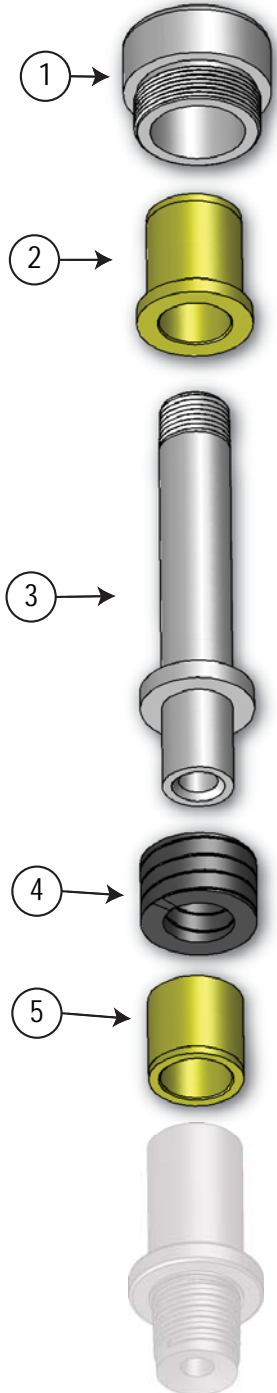

Drilling & Exploration - Water Swivel

Conventional Water Swivel

Full Assembly Conventional Water Swivel

Size	Part Number
EW	439-02
AW	439-04
AW/L	440-19
BW/L	440-20
NW/L	440-18
HW/L	440-22

Parts

Item	Description	Part Number
1	Nut, Packing	440-13
2	Bushing, Upper	440-12
3	Spindle	440-10
4	Packing	440-21
5	Bushing, Lower	440-11

440-26 Repair kit

Qty	Description
1	Nut, Packing
1	Bushing, Upper
1ft	Packing
1	Bushing, Lower

Available in these rod threads

North America 1-800-669-3542
International +1-705-647-8138