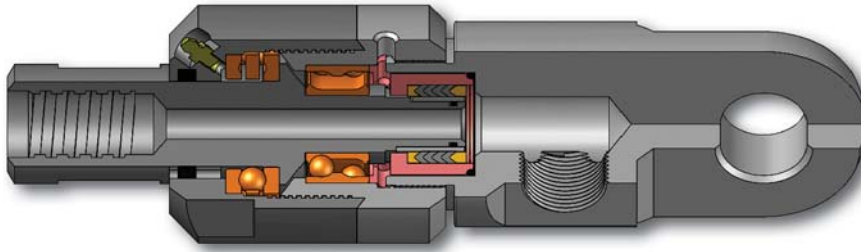

Drilling & Exploration - Water Swivel

Compact Plus Water Swivel

Item	Description	Part Number
Full Assembly Compact Plus Water Swivel		
	• AW Rod Box	92-13-100
	• Rotating Capacity: 10,000 lbs/4,540 kg	
	• Static Capacity: 20,000 lbs/9,000 kg	
Repair Kit (see below)		92-13-150
1	Cap, Swivel	92-12-101
2	O-Ring	568-225-90
3	Spring, Wave Washer	92-12-111
4	Assembly, Packing (Copper)	92-12-150
5	Housing, Packing	92-12-104
6	Bearing, Angular Contact	92-12-114
7	Body, Upper	92-13-103
8	Sleeve, Wear	92-13-105
9	O-Ring	568-116-90
10	Spindle	92-13-106
11	Bearing, Thrust	92-13-115
12	Gasket, Felt	92-12-113
13	Body, Lower	92-13-110
14	Grease Fitting	90-29-020