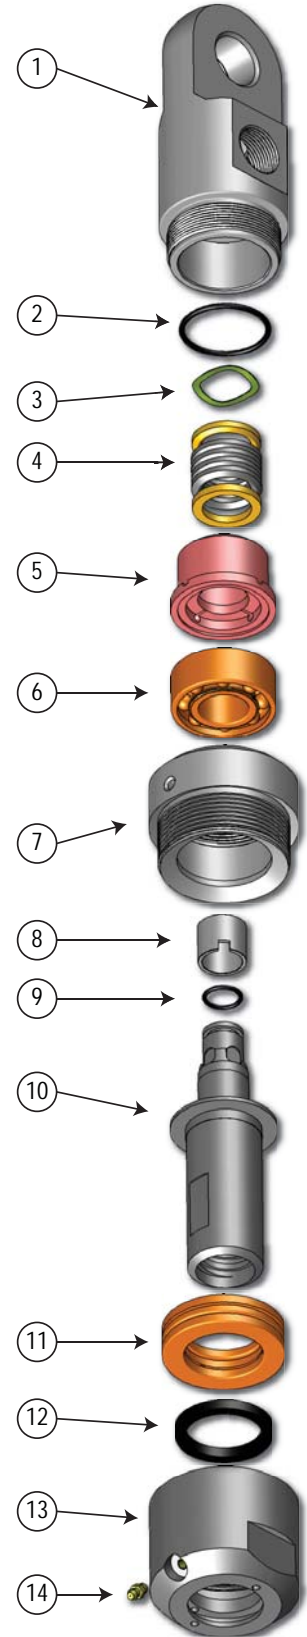

Drilling & Exploration - Water Swivel

Compact Plus Water Swivel

Item	Description	Part Number
Full Assembly Compact Plus Water Swivel		
	• AW Rod Box	92-13-100
	• Rotating Capacity: 10,000 lbs/4,540 kg	
	• Static Capacity: 20,000 lbs/9,000 kg	
Repair Kit (see below)		92-13-150
1	Cap, Swivel	92-12-101
2	O-Ring	568-225-90
3	Spring, Wave Washer	92-12-111
4	Assembly, Packing (Copper)	92-12-150
5	Housing, Packing	92-12-104
6	Bearing, Angular Contact	92-12-114
7	Body, Upper	92-13-103
8	Sleeve, Wear	92-13-105
9	O-Ring	568-116-90
10	Spindle	92-13-106
11	Bearing, Thrust	92-13-115
12	Gasket, Felt	92-12-113
13	Body, Lower	92-13-110
14	Grease Fitting	90-29-020

** 92-13-150 Repair Kit Includes **

Qty	Description
3 Sets	O-Rings
2	Spring, Wave Washers
2	Assembly, Packing
2	Sleeve, Wear
1	Bearing, Angular Contact
2	Gasket, Felt
1	Bearing, Thrust