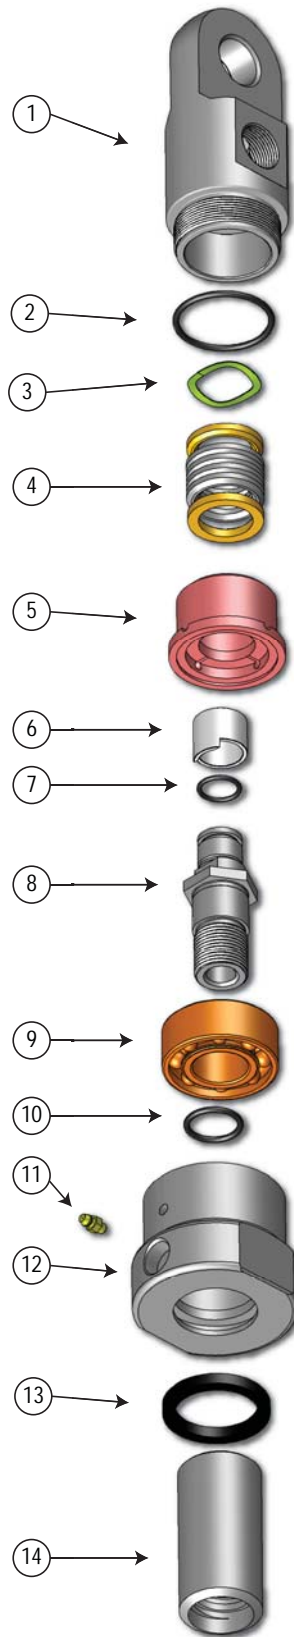

# Drilling & Exploration - Water Swivel

## Compact Water Swivel

Item	Description	Part Number
<b>Full Assembly Compact Water Swivel</b>		
	• AW Rod Box	92-12-100
	• Rotating Capacity: 500 lbs/227 kg	
	• Static Capacity: 5,000 lbs/2,270 kg	
Repair Kit (see below)		92-11-200
1	Cap, Swivel	92-12-101
2	O-Ring	568-225-90
3	Spring, Wave Washer	92-12-111
4	Assembly, Packing (Copper)	92-12-150
5	Housing, Packing	92-12-104
6	Sleeve, Wear	92-12-105
7	O-Ring	568-116-90
8	Spindle	92-12-106
9	Bearing, Angular Contact	92-12-114
10	O-Ring	568-120-90
11	Grease Fitting	90-29-020
12	Body, Lower	92-11-110
13	Gasket, Felt	92-12-113
14	Extension, AW Rod Box	92-12-123

**\*\* 92-11-200 Repair Kit Includes \*\***

Qty	Description
3 Sets	O-Rings
2	Spring, Wave Washers
2	Assembly, Packing
2	Sleeve, Wear
1	Bearing, Angular Contact
2	Gasket, Felt

North America 1-800-669-3542  
International +1-705-647-8138