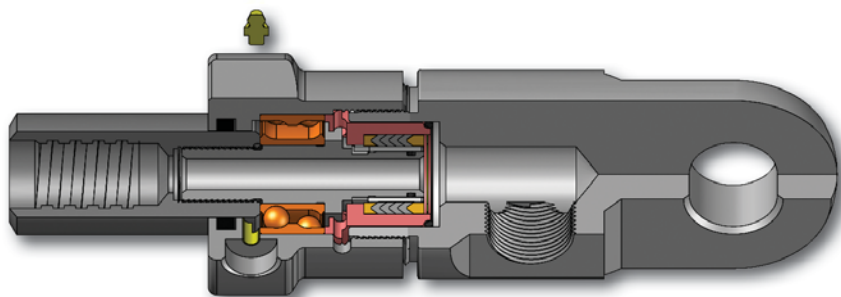

# Drilling & Exploration - Water Swivel

## Compact Water Swivel

Item	Description	Part Number
<b>Full Assembly Compact Water Swivel</b>		
	• AW Rod Box	92-12-100
	• Rotating Capacity: 500 lbs/227 kg	
	• Static Capacity: 5,000 lbs/2,270 kg	
Repair Kit (see below)		92-11-200
1	Cap, Swivel	92-12-101
2	O-Ring	568-225-90
3	Spring, Wave Washer	92-12-111
4	Assembly, Packing (Copper)	92-12-150
5	Housing, Packing	92-12-104
6	Sleeve, Wear	92-12-105
7	O-Ring	568-116-90
8	Spindle	92-12-106
9	Bearing, Angular Contact	92-12-114
10	O-Ring	568-120-90
11	Grease Fitting	90-29-020
12	Body, Lower	92-11-110
13	Gasket, Felt	92-12-113
14	Extension, AW Rod Box	92-12-123