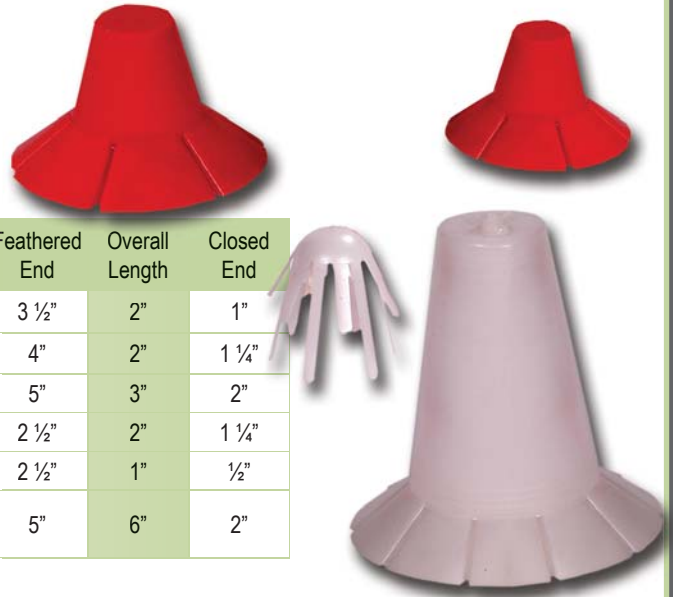

## Powder Plugs

### PILGRIM HAT POWDER PLUGS

Red plastic pilgrim hat powder plugs and white expansion plugs are used to secure the charge in rising drill holes.

Product No.	Description	Qty/ Case	Wt/ Case	Feathered End	Overall Length	Closed End
40-00	Red Pilgrim Hat Powder Plug	1,000	25 lbs.	3 1/2"	2"	1"
40-01	Red 2" Powder Plug	650	25 lbs.	4"	2"	1 1/4"
40-02	Red 3" Powder Plug	270	25 lbs.	5"	3"	2"
40-06	White Expansion (Birdie) Plug	720	11 lbs.	2 1/2"	2"	1 1/4"
40-07	Red Powder Plug	1,000	15 lbs.	2 1/2"	1"	1/2"
40-12	Red 3" Extended Powder Plug (shown in white)	150	21 lbs	5"	6"	2"