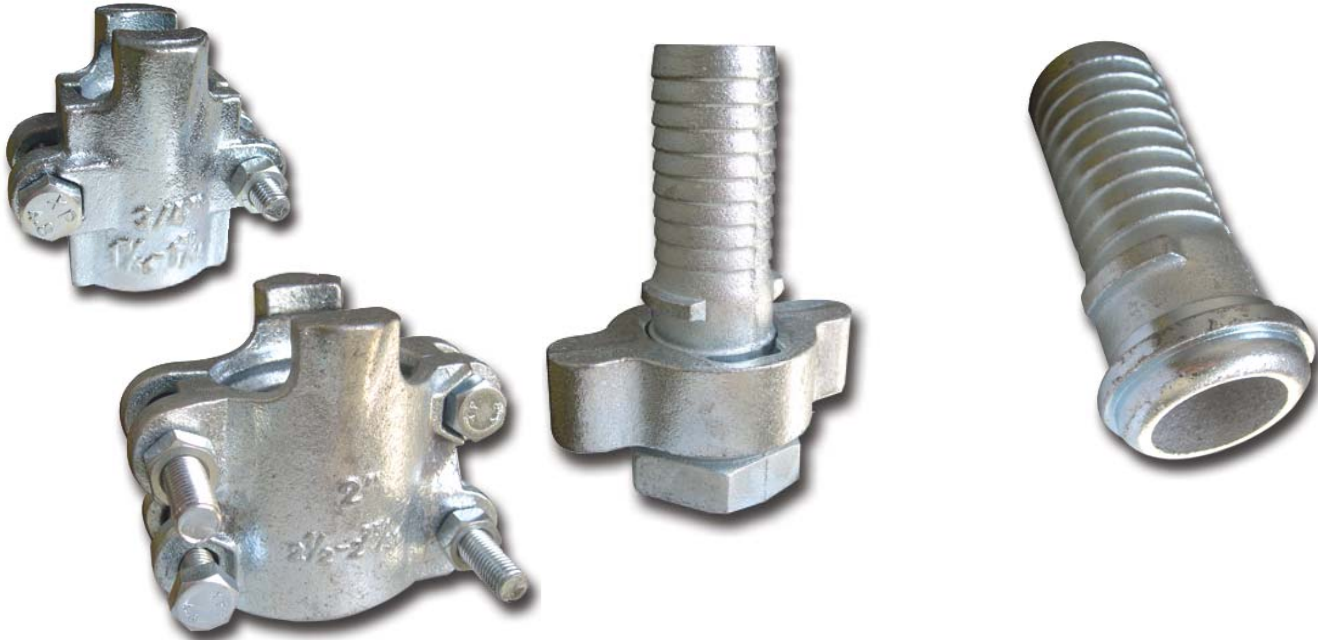

Fluid & Air Transfer - High Pressure

High Pressure Clamp Fittings

High Pressure Clamps 2-Bolt Clamps

| Product Number | Hose I.D. | Hose O.D. | |
|----------------|-----------|-----------|----------|
| | | From | To |
| 214-13 | 1/2" | 60/64" | 1-4/64" |
| 214-12 | 3/4" | 1-12/64" | 1-20/64" |

High Pressure Clamps 4-Bolt Clamps

| Product Number | Hose I.D. | Hose O.D. | |
|----------------|-----------|-----------|----------|
| | | From | To |
| 214-11 | 1" | 1-32/64" | 1-44/64" |
| 214-07 | 1-1/4" | 2-4/64" | 2-16/64" |
| 214-08 | 1-1/2" | 2-12/64" | 2-24/64" |
| 214-00 | 2" | 2-32/64" | 2-50/64" |
| 214-15 | 2-1/2" | 3-32/64" | 3-60/64" |
| 214-10 | 3" | 3-52/64" | 4-4/64" |
| 214-02 | 4" | 4-40/64" | 5" |

High Pressure Female Spud Couplings C/W Clamps

| Product Number | Size |
|----------------|--------|
| 215-10 | 1/2" |
| 215-06 | 3/4" |
| 215-11 | 1" |
| 215-12 | 1-1/4" |
| 215-13 | 1-1/2" |
| 215-14 | 2" |
| 215-15 | 3" |
| 215-16 | 4" |

High Pressure Female Stem

| Product Number | Size |
|----------------|--------|
| 215-20 | 1/2" |
| 215-21 | 3/4" |
| 215-01 | 1" |
| 215-02 | 1-1/4" |
| 215-03 | 1-1/2" |
| 215-04 | 2" |
| 215-08 | 3" |
| 215-00 | 4" |